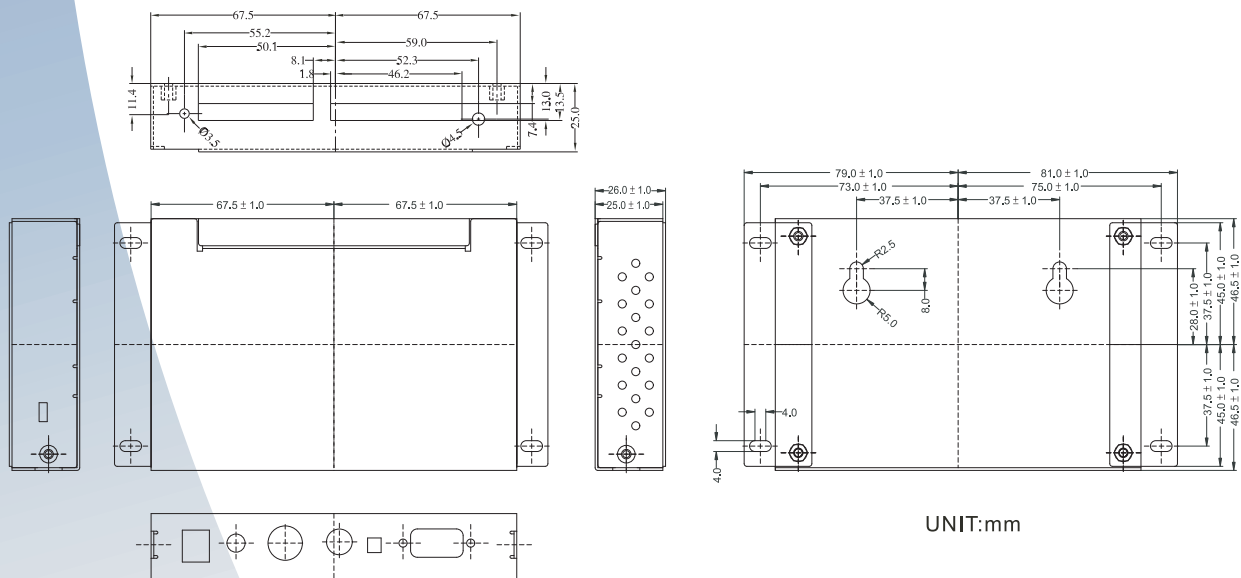

DMD-60

Digital Media Player

The TTUFF DMD-60 Media Player is a complete stand alone solution which provides a simple low cost entry into digital signage. This fully solid state player accepts six types of memory cards and can be used to reliably run a wide array of display technology.

Is your system TTUFF enough?

Features

- Auto and loop playback seamlessly
- Auto slide show with multiple transition effects
- Playback video (MPEG 1,2,4) Digital images (JPEG) or Digital Music (Mp3)
- All content can stored in any of 6 types of Memory Cards (CF/MD/SD/SM/MS/MMC)
- Stable and reliable solid state technology = shorter boot up time & virus proof

Specifications

General	Storage Media Power Supply Power Consumption Operation Temperature	CF/Micro Drive 12V 2A DC input 4.8W, typical, normal operation 0 to 40 Centigrade, Humidity 5-85% @40C
Content	Video Format support Graphics Format support Auto Format	MPEG1, MPEG2, MPEG4* JPEG MP3
Interface	Video Output Audio Output	Composite, S-Video, VGA Speaker or Earphone Output
Accessories	Remote Controller AC-DC power adapter AC Power Cable User Manual CD	

Resolutions

Video Resolution (MPEG2)
640x480 (VGA)
720x480 or 704x480 @30fps
interlaced (NTSC)
720x576 or 704x576 @25fps
interlaced (PAL)

Picture Resolution (JPEG)
Baseline JPEG 5120x3840
Progressive JPEG 2048x1536

* CF card is recommended when playing MPEG2 video.

DRAWING

UNIT:mm