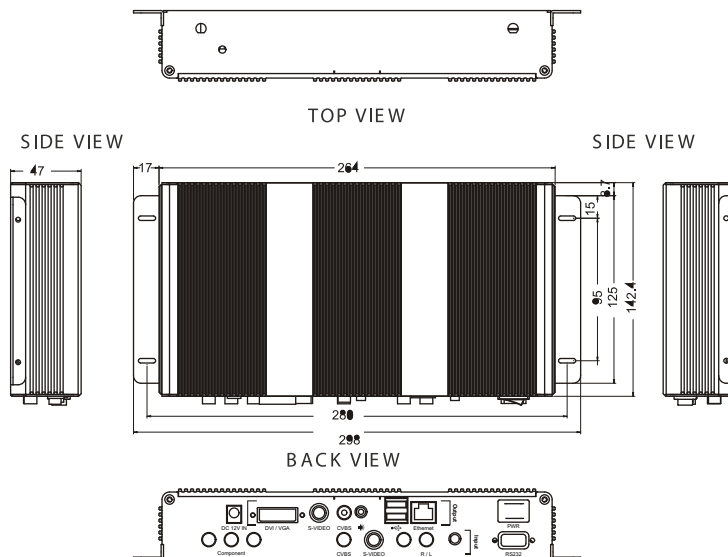

Network Player Gold (HD)

MSS650 BOX

BOX Mechanical Drawing

Multi-HD
1080

CONNECTOR VIEW

* Note: this is a simplified drawing and some components are not marked in detail. Please contact our sales representative if you need further product information.

System Specifications

General :

- Dimensions : 264(W)×127(H)×47(D) mm
- Weight : Approx. 1.0kg
- Storage Media : 1G MB, Optional with bigger capacity up to (40GB)
(Need to be Linux ext2 format)
- USB Port : USB 2.0 for Flash Storage Drive
- Content Update : Ethernet/WLAN/USB flash drive