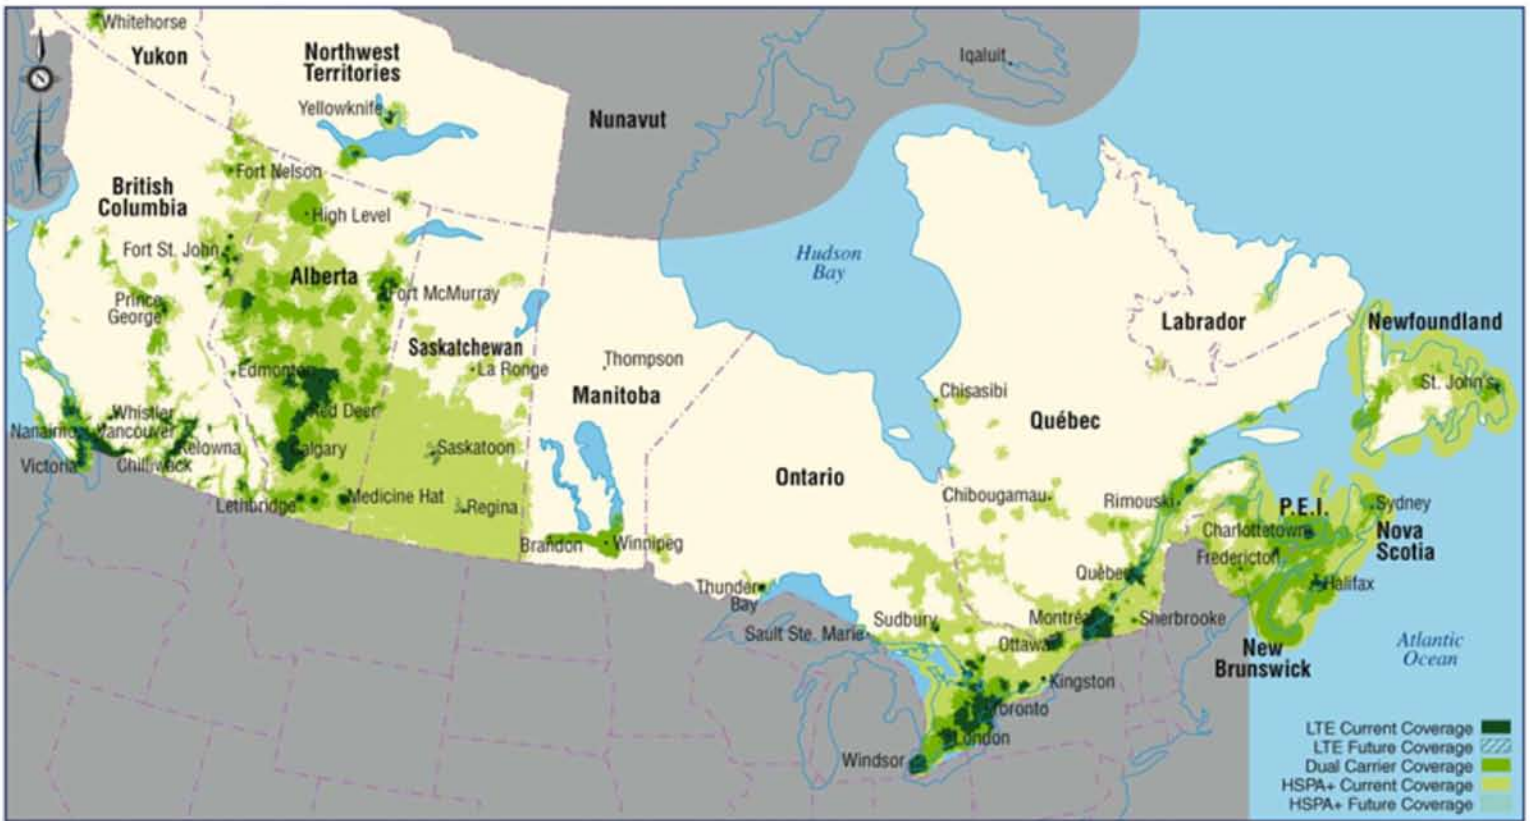

TTUFF 3G Wireless OPS Player Coverage Map - In Partnership with TELUS

COVERAGE WHERE IT COUNTS:

TELUS offers access to Canada's largest 4G network that covers over 97% of Canada's population*. TELUS' 4G LTE network now covers more than 65% of Canada's population and offers a peak download speed of up to 75 Mbps***; with fallback to Dual Carrier HSPA+ download speeds of up to 42Mbps** and HSPA download speeds of up to 21Mbps**.

* Based on HSPA+ coverage on the shared network available from TELUS.

** Manufacturer's rated peak download speed. Based on TELUS' tests of data throughput speeds in large Canadian urban centres available from national HSPA+ service providers. Internet access speed provided by the network operator may vary due to the device being used, network congestion, distance from the cell site, local conditions, and other factors.

*** Comparing the shared 4G LTE network available from TELUS to the public disclosure of 4G LTE network coverage of other national service providers for January, 2013. 13_00113 © 2013 TELUS.